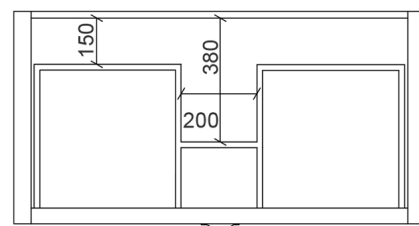

100
18
500

618
100
18
216
216

1203

1203
405 393 405

137
315
122

574

574
560

100
18
500

1185

Top Drawer

560

1185

Bottom Drawer

560

560

100
18
500

Website: https://www.vanitybydesign.com.au/

Name:	North Haven 1200
Size :	1203 (W) mm x 574 (D) mm x 518 (H) mm
Type:	Wall Hung
Cabinet Material:	Solid Sustainable Plantation Timber
Basin Material:	Ceramic under-mount or top mount basin
Bench Top Finish:	Smartstone options *
Splashback:	Removable splashback (Not full width)
Taphole Options:	No taphole, 1 taphole or 3 tap holes.
Vanity Colour Options:	Black, White, South Hampton Grey, Navy