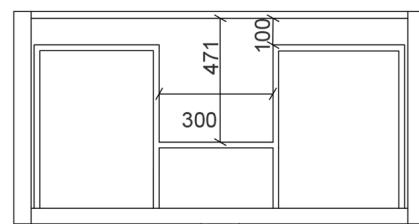

100
18
500

618
100
18
216
216

1203

1203
405 393 405

137
315
122

574

574
560

100
18
500

1185

Top Drawer

560

1185

Bottom Drawer

560

560

100
18
500

Website: https://www.vanitybydesign.com.au/

Name:	North Haven 1200
Size :	1203 (W) mm x 574 (D) mm x 518 (H) mm
Type:	Wall Hung
Cabinet Material:	Solid Sustainable Plantation Timber
Basin Material:	Ceramic under-mount or top mount basin
Bench Top Finish:	Smartstone options *
Splashback:	Removable splashback (Not full width)
Taphole Options:	No taphole, 1 taphole or 3 tap holes.
Vanity Colour Options:	Black, White, South Hampton Grey, Navy