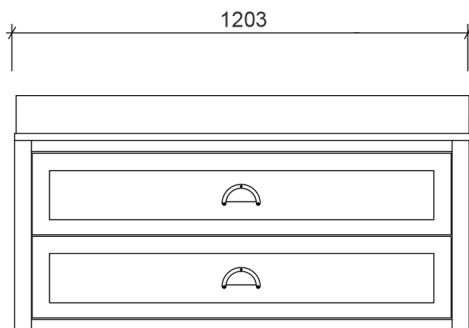

100
18
500

618
100
18
216
216

1203

1203
405 393 405

137
315
122

574

574
560

100
18
500

1185

Top Drawer

560

1185

Bottom Drawer

560

560

100
18
500

Website: https://www.vanitybydesign.com.au/

Name:	North Haven 1200
Size :	1203 (W) mm x 574 (D) mm x 518 (H) mm
Type:	Wall Hung
Cabinet Material:	Solid Sustainable Plantation Timber
Basin Material:	Ceramic under-mount or top mount basin
Bench Top Finish:	Smartstone options *
Splashback:	Removable splashback (Not full width)
Taphole Options:	No taphole, 1 taphole or 3 tap holes.
Vanity Colour Options:	Black, White, South Hampton Grey, Navy