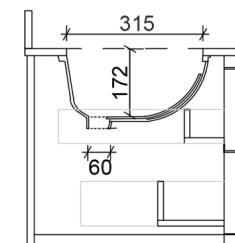

100
18
500

618
100
18
216
216

1203

1203
405 393 405

137
315
122

574

574
560

100
18
500

1185

Top Drawer

560

1185

Bottom Drawer

560

560

100
18
500

Website: https://www.vanitybydesign.com.au/

Name:	North Haven 1200
Size :	1203 (W) mm x 574 (D) mm x 518 (H) mm
Type:	Wall Hung
Cabinet Material:	Solid Sustainable Plantation Timber
Basin Material:	Ceramic under-mount or top mount basin
Bench Top Finish:	Smartstone options *
Splashback:	Removable splashback (Not full width)
Taphole Options:	No taphole, 1 taphole or 3 tap holes.
Vanity Colour Options:	Black, White, South Hampton Grey, Navy