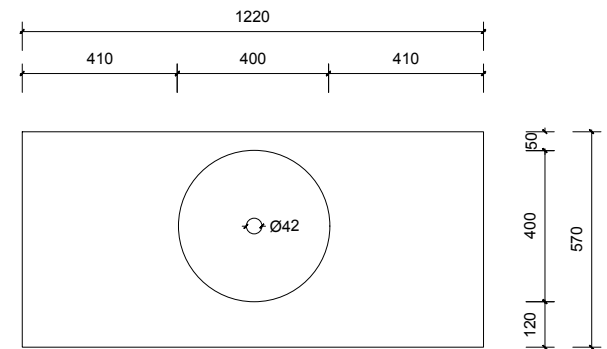

Top With Basin