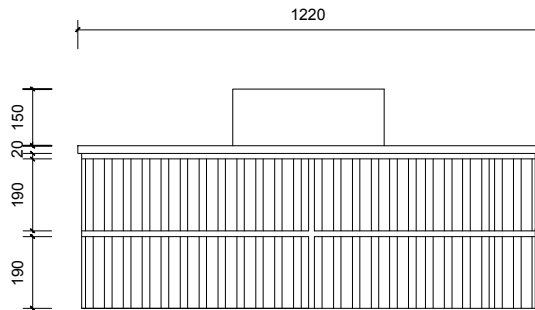

Top & Bottom Drawer