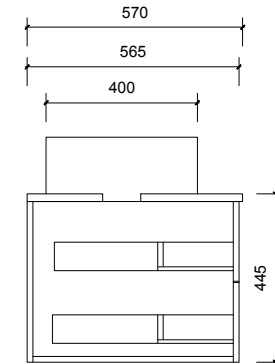

Vanity by Design
ABN: 99 121 837 147

Brisbane Address:
241 Monier Road, Darra QLD 4076

Phone: Brisbane (07) 3376 6055

Email: enquiries@vanitybydesign.com.au
Website: www.vanitybydesign.com.au

Name:	Mac 1200 Wall Hung
Size:	1220 (W) mm x 570 (D) mm x 430(H) mm
Type:	Wall Hung
Cabinet Material:	MDF
Basin Material:	Ceramic over-mount basin, No overflow protection.
Bench Top Finish:	Quartz
Splashback:	Does not include splashback
Tap Hole Option:	No tap hole
Vanity colour options:	Japan Black, Natural, Sea Foam

Notes:
Mirrors, Wastes and Tapware not included.
Plumbing fixtures must be installed by a qualified plumber (waste not supplied). Vanity must be installed by a qualified tradesperson.
Failure to do so may void the warranty.
Vanity By Design vanities include a 5 year warranty on cabinets and tapware, 2 year warranty on tops and basins and 12 months warranty on mirrors.

Caution:
Component may be heavy and require two people to lift.
Do not stand or sit on vanity.