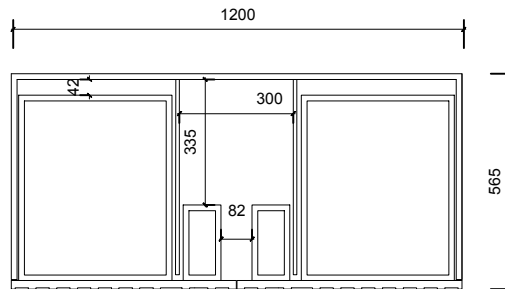

Top & Bottom Drawer