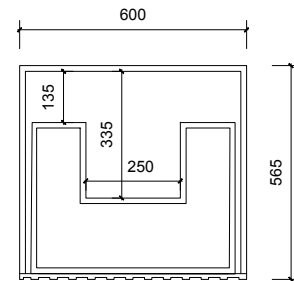

Top Without Basin

Top With Basin

Top Drawer

Bottom Drawer

Vanity by Design
ABN: 99 121 837 147

Brisbane Address:
 241 Monier Road, Darra QLD 4076

Phone: Brisbane (07) 3376 6055

Email: enquiries@vanitybydesign.com.au
Website: www.vanitybydesign.com.au

Name:	Mac 600 Wall Hung
Size:	620 (W) mm x 570 (D) mm x 430(H) mm
Type:	Wall Hung
Cabinet Material:	MDF
Basin Material:	Ceramic over-mount basin, No overflow protection.
Bench Top Finish:	Quartz
Splashback:	Does not include splashback
Tap Hole Option:	No tap hole
Vanity colour options:	Japan Black, Natural, Sea Foam