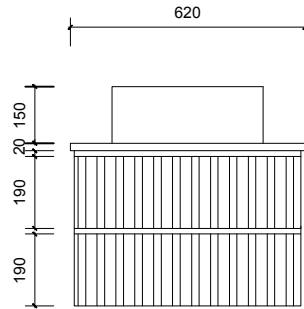

Top Drawer

Vanity by Design
ABN: 99 121 837 147

Brisbane Address:
241 Monier Road, Darra QLD 4076

Phone: Brisbane (07) 3376 6055

Email: enquiries@vanitybydesign.com.au
Website: www.vanitybydesign.com.au

Name:	Mac 600 Wall Hung
Size:	620 (W) mm x 570 (D) mm x 430(H) mm
Type:	Wall Hung
Cabinet Material:	MDF
Basin Material:	Ceramic over-mount basin, No overflow protection.
Bench Top Finish:	Quartz
Splashback:	Does not include splashback
Tap Hole Option:	No tap hole
Vanity colour options:	Japan Black, Natural, Sea Foam

Notes:

Mirrors, Wastes and Tapware not included.
Plumbing fixtures must be installed by a qualified plumber (waste not supplied). Vanity must be installed by a qualified tradesperson.
Failure to do so may void the warranty.
Vanity By Design vanities include a 5 year warranty on cabinets and tapware, 2 year warranty on tops and basins and 12 months warranty on mirrors.

Caution:

Component may be heavy and require two people to lift.
Do not stand or sit on vanity.