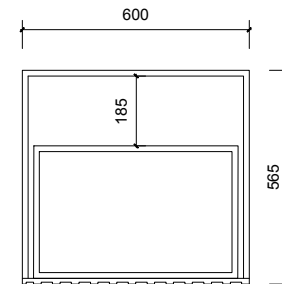

Bottom Drawer