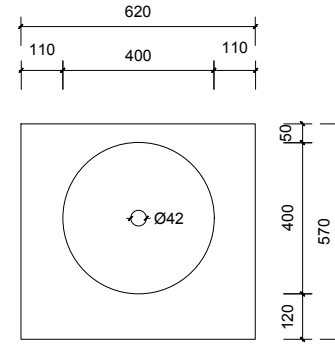

Top With Basin