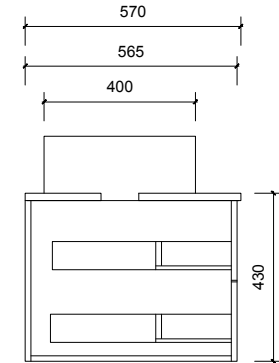

Top Drawer

Vanity by Design
ABN: 99 121 837 147

Brisbane Address:
241 Monier Road, Darra QLD 4076

Phone: Brisbane (07) 3376 6055

Email: enquiries@vanitybydesign.com.au
Website: www.vanitybydesign.com.au

Name:	Mac 600 Wall Hung
Size:	620 (W) mm x 570 (D) mm x 430(H) mm
Type:	Wall Hung
Cabinet Material:	MDF
Basin Material:	Ceramic over-mount basin, No overflow protection.
Bench Top Finish:	Quartz
Splashback:	Does not include splashback
Tap Hole Option:	No tap hole
Vanity colour options:	Japan Black, Natural, Sea Foam

Notes:

Mirrors, Wastes and Tapware not included.
Plumbing fixtures must be installed by a qualified plumber (waste not supplied). Vanity must be installed by a qualified tradesperson.
Failure to do so may void the warranty.
Vanity By Design vanities include a 5 year warranty on cabinets and tapware, 2 year warranty on tops and basins and 12 months warranty on mirrors.

Caution:

Component may be heavy and require two people to lift.
Do not stand or sit on vanity.