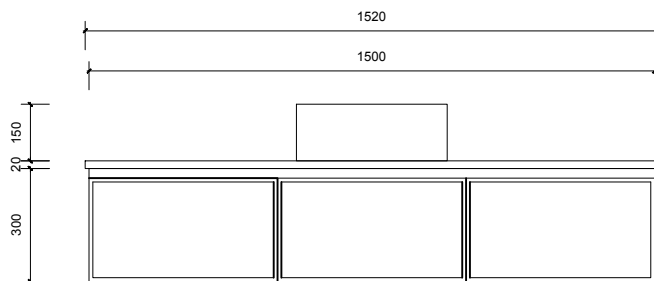

Vanity by Design
ABN: 99 121 837 147

Brisbane Address:
241 Monier Road, Darra QLD 4076

Phone: Brisbane (07) 3376 6055

Email: enquiries@vanitybydesign.com.au
Website: www.vanitybydesign.com.au

Name:	Victoria 1500 Single
Size:	1520 (W) mm x 570 (D) mm x 320 (H) mm
Type:	Wall hung
Cabinet Material:	Solid Sustainable Plantation Timber
Basin Material:	Ceramic over-mount basin, No overflow protection.
Bench Top Finish:	Quartz
Splashback:	Does not include splashback
Tap Hole Option:	No tap hole
Vanity colour options:	Japan Black, Natural, White

Notes:
Mirrors, Wastes and Tapware not included.
Plumbing fixtures must be installed by a qualified plumber (waste not supplied). Vanity must be installed by a qualified tradesperson.
Failure to do so may void the warranty.
Vanity By Design vanities include a 5 year warranty on cabinets and tapware, 2 year warranty on tops and basins and 12 months warranty on mirrors.

Caution:
Component may be heavy and require two people to lift.
Do not stand or sit on vanity.