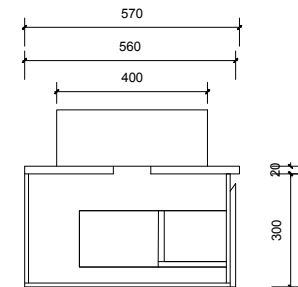

Vanity by Design
ABN: 99 121 837 147

Brisbane Address:
241 Monier Road, Darra QLD 4076

Phone: Brisbane (07) 3376 6055

Email: enquiries@vanitybydesign.com.au
Website: www.vanitybydesign.com.au

Name:	Victoria 1500 Single
Size:	1520 (W) mm x 570 (D) mm x 320 (H) mm
Type:	Wall hung
Cabinet Material:	Solid Sustainable Plantation Timber
Basin Material:	Ceramic over-mount basin, No overflow protection.
Bench Top Finish:	Quartz
Splashback:	Does not include splashback
Tap Hole Option:	No tap hole
Vanity colour options:	Japan Black, Natural, White

Notes:
Mirrors, Wastes and Tapware not included.
Plumbing fixtures must be installed by a qualified plumber (waste not supplied). Vanity must be installed by a qualified tradesperson.
Failure to do so may void the warranty.
Vanity By Design vanities include a 5 year warranty on cabinets and tapware, 2 year warranty on tops and basins and 12 months warranty on mirrors.

Caution:
Component may be heavy and require two people to lift.
Do not stand or sit on vanity.