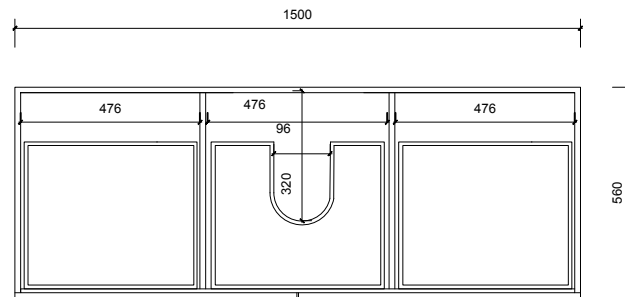

Vanity by Design
ABN: 99 121 837 147

Brisbane Address:
241 Monier Road, Darra QLD 4076

Phone: Brisbane (07) 3376 6055

Email: enquiries@vanitybydesign.com.au
Website: www.vanitybydesign.com.au

Name:	Victoria 1500 Single
Size:	1520 (W) mm x 570 (D) mm x 320 (H) mm
Type:	Wall hung
Cabinet Material:	Solid Sustainable Plantation Timber
Basin Material:	Ceramic over-mount basin, No overflow protection.
Bench Top Finish:	Quartz
Splashback:	Does not include splashback
Tap Hole Option:	No tap hole
Vanity colour options:	Japan Black, Natural, White

Notes:
Mirrors, Wastes and Tapware not included.
Plumbing fixtures must be installed by a qualified plumber (waste not supplied). Vanity must be installed by a qualified tradesperson.
Failure to do so may void the warranty.
Vanity By Design vanities include a 5 year warranty on cabinets and tapware, 2 year warranty on tops and basins and 12 months warranty on mirrors.

Caution:
Component may be heavy and require two people to lift.
Do not stand or sit on vanity.