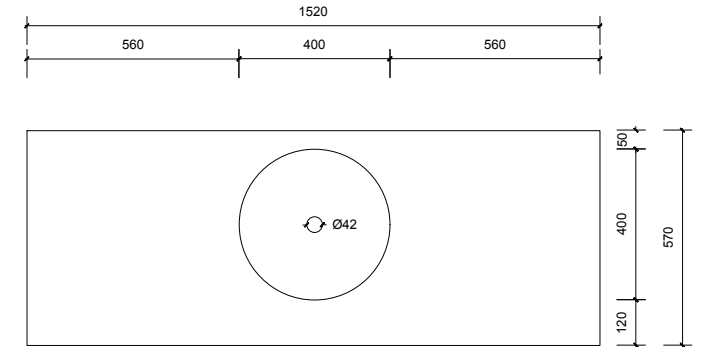

Top With Basin