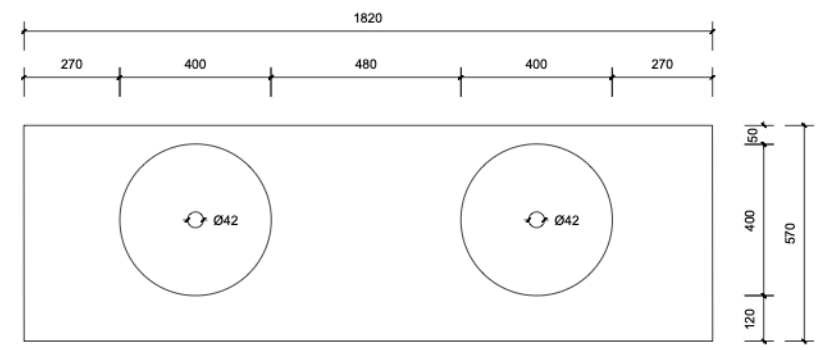

Top Without Basin

Top Without Basin