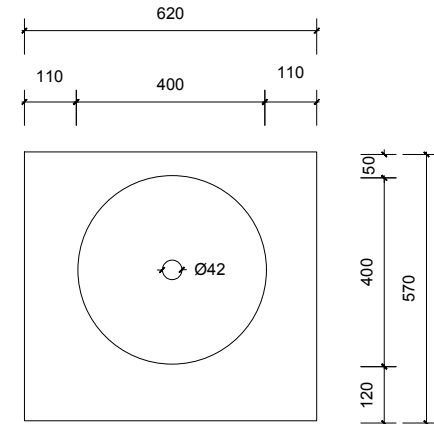

Top With Basin