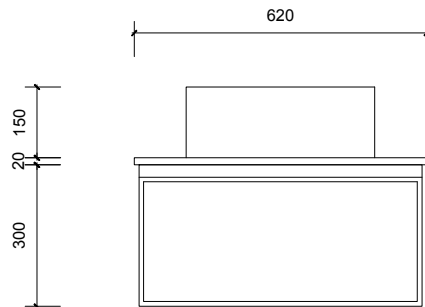

Vanity by Design
ABN: 99 121 837 147

Brisbane Address:
241 Monier Road, Darra QLD 4076

Phone: Brisbane (07) 3376 6055

Email: enquiries@vanitybydesign.com.au
Website: www.vanitybydesign.com.au

Name:	Victoria 600
Size:	620 (W) mm x 570 (D) mm x 320(H) mm
Type:	Wall hung
Cabinet Material:	Solid Sustainable Plantation Timber
Basin Material:	Ceramic over-mount basin, No overflow protection.
Bench Top Finish:	Quartz
Splashback:	Does not include splashback
Tap Hole Option:	No tap hole
Vanity colour options:	Japan Black, Natural, White

Notes:
Mirrors, Wastes and Tapware not included.
Plumbing fixtures must be installed by a qualified plumber (waste not supplied). Vanity must be installed by a qualified tradesperson.
Failure to do so may void the warranty.
Vanity By Design vanities include a 5 year warranty on cabinets and tapware, 2 year warranty on tops and basins and 12 months warranty on mirrors.

Caution:
Component may be heavy and require two people to lift.
Do not stand or sit on vanity.