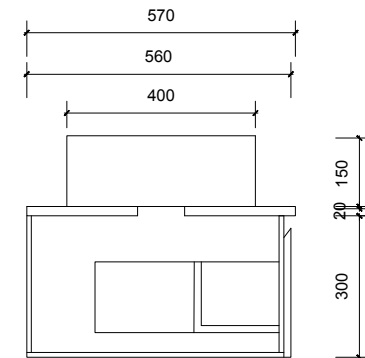

Vanity by Design
ABN: 99 121 837 147

Brisbane Address:
241 Monier Road, Darra QLD 4076

Phone: Brisbane (07) 3376 6055

Email: enquiries@vanitybydesign.com.au
Website: www.vanitybydesign.com.au

Name:	Victoria 600
Size:	620 (W) mm x 570 (D) mm x 320(H) mm
Type:	Wall hung
Cabinet Material:	Solid Sustainable Plantation Timber
Basin Material:	Ceramic over-mount basin, No overflow protection.
Bench Top Finish:	Quartz
Splashback:	Does not include splashback
Tap Hole Option:	No tap hole
Vanity colour options:	Japan Black, Natural, White

Notes:
Mirrors, Wastes and Tapware not included.
Plumbing fixtures must be installed by a qualified plumber (waste not supplied). Vanity must be installed by a qualified tradesperson.
Failure to do so may void the warranty.
Vanity By Design vanities include a 5 year warranty on cabinets and tapware, 2 year warranty on tops and basins and 12 months warranty on mirrors.

Caution:
Component may be heavy and require two people to lift.
Do not stand or sit on vanity.