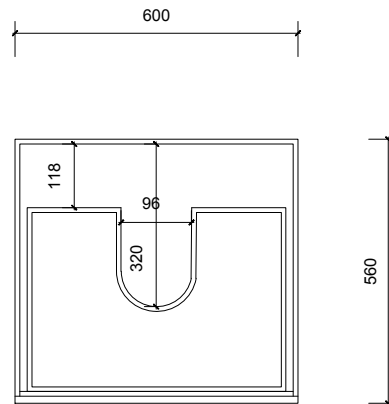

Vanity by Design
ABN: 99 121 837 147

Brisbane Address:
241 Monier Road, Darra QLD 4076

Phone: Brisbane (07) 3376 6055

Email: enquiries@vanitybydesign.com.au
Website: www.vanitybydesign.com.au

Name:	Victoria 600
Size:	620 (W) mm x 570 (D) mm x 320(H) mm
Type:	Wall hung
Cabinet Material:	Solid Sustainable Plantation Timber
Basin Material:	Ceramic over-mount basin, No overflow protection.
Bench Top Finish:	Quartz
Splashback:	Does not include splashback
Tap Hole Option:	No tap hole
Vanity colour options:	Japan Black, Natural, White

Notes:
Mirrors, Wastes and Tapware not included.
Plumbing fixtures must be installed by a qualified plumber (waste not supplied). Vanity must be installed by a qualified tradesperson.
Failure to do so may void the warranty.
Vanity By Design vanities include a 5 year warranty on cabinets and tapware, 2 year warranty on tops and basins and 12 months warranty on mirrors.

Caution:
Component may be heavy and require two people to lift.
Do not stand or sit on vanity.