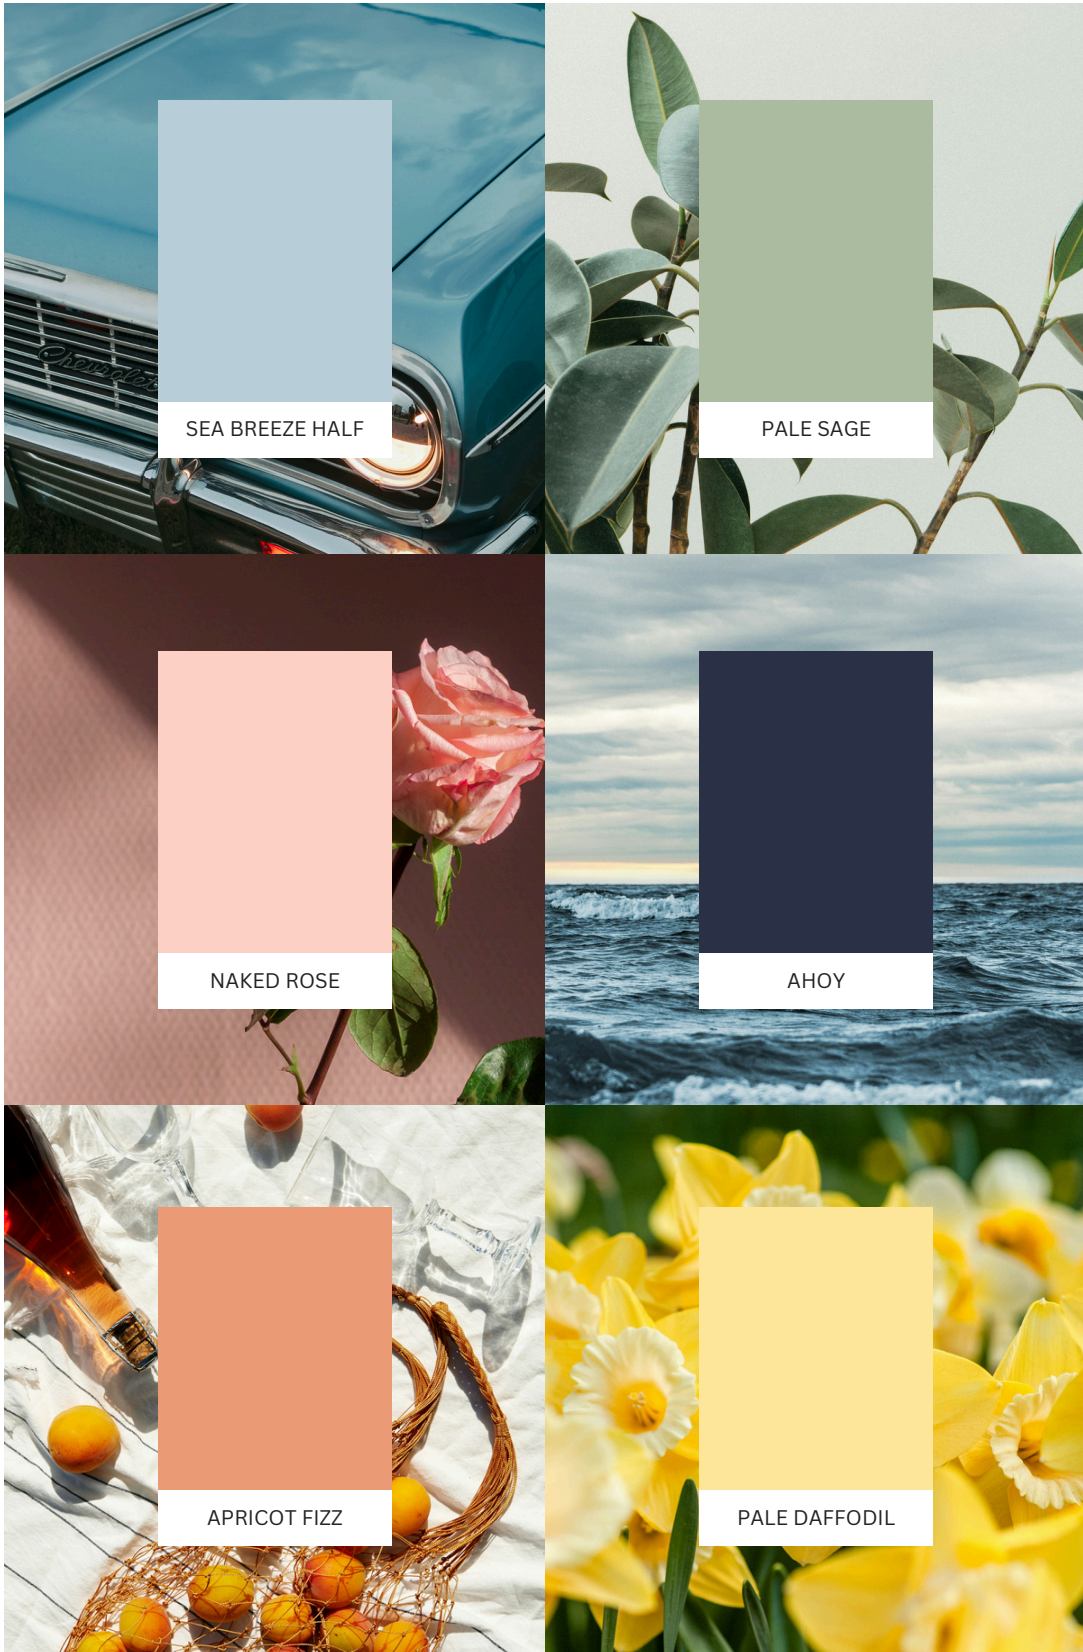

Brushed Gold

Matte Black

Brushed Nickel | Chrome

Custom Paint - Byron Vanity

Custom Paint

Dulux Paint | Other colours available upon request

made with care | made by design

Standard *Sizes*