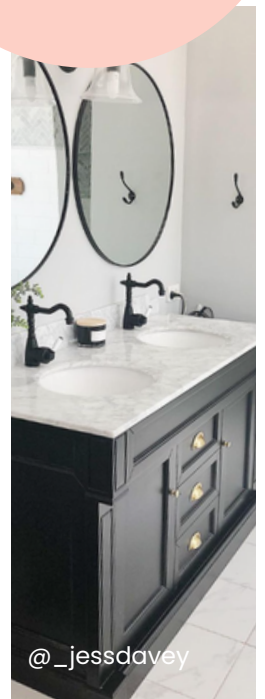

Wainscott 900 | Single Basin

900 Length x 560 Depth

Wainscott 1500 | Double Basin

1500 Length x 560Depth

Please Note!

2024 Collection varies from previous models. The New Collection has a standard depth of 560.