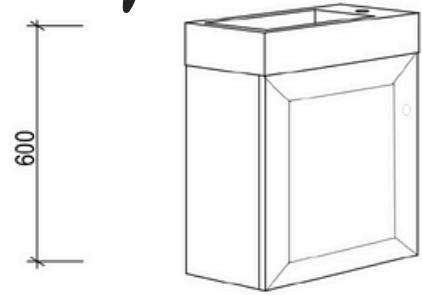

Rubie

Rubie 460

Overall Size: 460mm (L) X 255mm (D) X 600mm (H)

Type: Wall-Hung

*Only Suitable for Mixer Tap