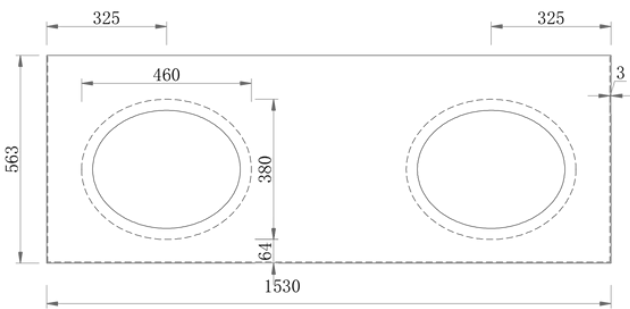

Wainscott

Wainscott 1500 Double - 2024

Cabinet Size: 1510mm (L) X 550mm (D) X 860mm (H)
Top Size: 1530mm (L) X 563mm (D) X 20mm (H)
Type: Freestanding
Basin: Oval Under-mount Ceramic Basin

Tap Hole: Client to nominate

Top View

Section Top - Drawer Inserts

Notes:

- Wastes and faucets are not included.
- Vanity unit must be installed by a qualified tradesmen - Failure to do so will void the warranty.
- Plumbing fixtures must be installed by a qualified plumber - Failure to do so will void the warranty.
- Warranty information: 5 years on cabinet & 12 months on top and basin(s).
- Caution boxes may be heavy and will require 2 people to lift.

vanitybydesign.com.au

vanitybydesign_

TEL: 07 3376 6055

241 Monier Road
Darra, QLD, 4076