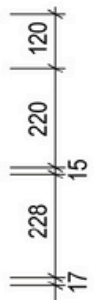

Section Top

Front Elevation

Section

Notes:

- Wastes and faucets are not included.
- Vanity unit must be installed by a qualified tradesmen - Failure to do so will void the warranty.
- Plumbing fixtures must be installed by a qualified plumber - Failure to do so will void the warranty.
- Warranty information: 5 years on cabinet & 12 months on top and basin(s).
- Caution boxes may be heavy and will require 2 people to lift.

vanitybydesign.com.au

[vanitybydesign_](https://www.instagram.com/vanitybydesign_)

TEL: 07 [3376 6055](tel:33766055)

241 Monier Road
Darra, QLD, 4076