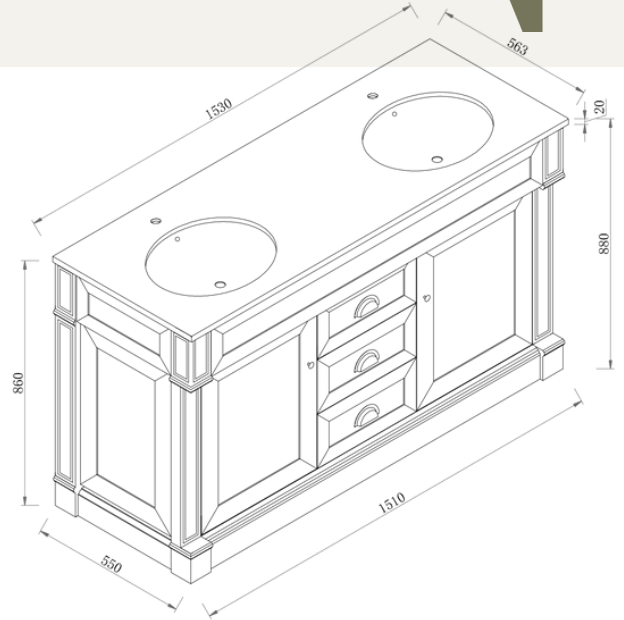

Wainscott

Wainscott 1500 Double - 2024

Cabinet Size: 1510mm (L) X 550mm (D) X 860mm (H)
Top Size: 1530mm (L) X 563mm (D) X 20mm (H)
Type: Freestanding
Basin: Oval Under-mount Ceramic Basin

Tap Hole: Client to nominate

Front Elevation