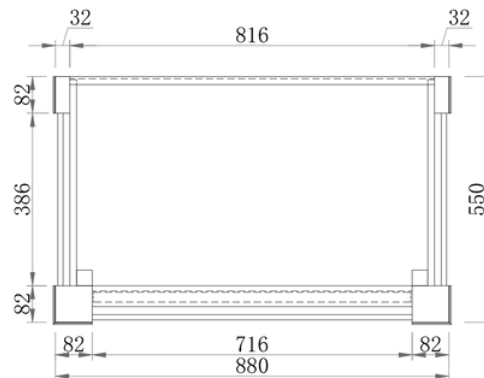

Section Side

Section Top - Drawer Inserts

Notes:

- Wastes and faucets are not included.
- Vanity unit must be installed by a qualified tradesmen - Failure to do so will void the warranty.
- Plumbing fixtures must be installed by a qualified plumber - Failure to do so will void the warranty.
- Warranty information: 5 years on cabinet & 12 months on top and basin(s).
- Caution boxes may be heavy and will require 2 people to lift.

vanitybydesign.com.au

vanitybydesign_

TEL: 07 3376 6055

241 Monier Road
Darra, QLD, 4076