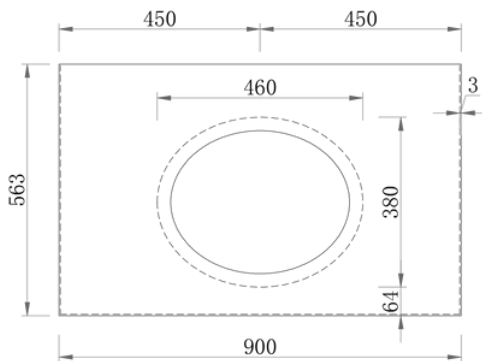

Wainscott

Wainscott 900 Single - 2024

Cabinet Size: 880mm (L) X 550mm (D) X 860mm (H)
Top Size: 900mm (L) X 563mm (D) X 20mm (H)
Type: Freestanding
Basin: Oval Under-mount Ceramic Basin

Tap Hole: Client to nominate

Top View

Notes:

- Wastes and faucets are not included.
- Vanity unit must be installed by a qualified tradesmen - Failure to do so will void the warranty.
- Plumbing fixtures must be installed by a qualified plumber - Failure to do so will void the warranty.
- Warranty information: 5 years on cabinet & 12 months on top and basin(s).
- Caution boxes may be heavy and will require 2 people to lift.

vanitybydesign.com.au

vanitybydesign_

TEL: 07 3376 6055

241 Monier Road
Darra, QLD, 4076