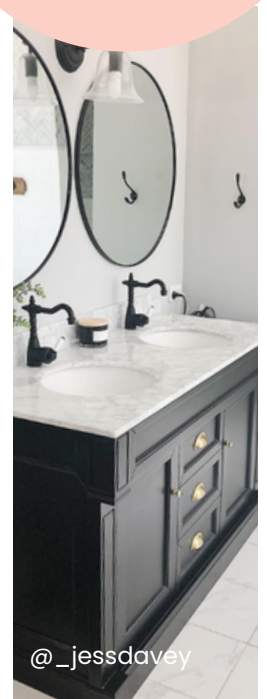

Brushed Gold

Chrome

Wainscott collection

– Our Wainscott range is our most classical design in the traditional range. It showcases craftsmanship and true elegance. Perfectly at home in a Queenslander or Victorian, the Wainscott offers a heritage of distinction.

Wainscott

Wainscott 900 Single - 2024

Cabinet Size: 880mm (L) X 550mm (D) X 860mm (H)
 Top Size: 900mm (L) X 563mm (D) X 20mm (H)
 Type: Freestanding
 Basin: Oval Under-mount Ceramic Basin

Tap Hole: Client to nominate