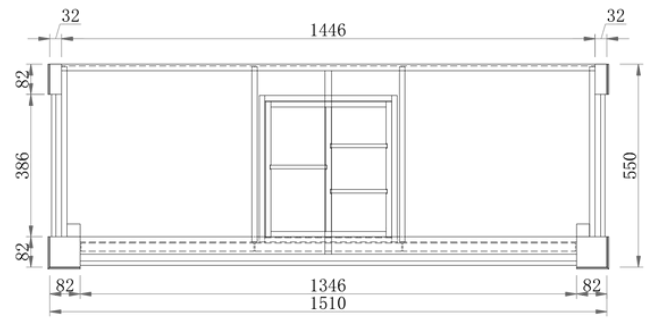

Section Top - Drawer Inserts

Notes:

- Wastes and faucets are not included.
- Vanity unit must be installed by a qualified tradesmen - Failure to do so will void the warranty.
- Plumbing fixtures must be installed by a qualified plumber - Failure to do so will void the warranty.
- Warranty information: 5 years on cabinet & 12 months on top and basin(s).
- Caution boxes may be heavy and will require 2 people to lift.

vanitybydesign.com.au

vanitybydesign_

TEL: 07 3376 6055

241 Monier Road
Darra, QLD, 4076