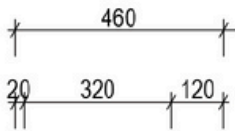

Rubie

Rubie 460

Overall Size: 460mm (L) X 255mm (D) X 600mm (H)

Type: Wall-Hung

*Only Suitable for Mixer Tap

Top View

Section Top

Front Elevation

Section

Notes:

- Wastes and faucets are not included.
- Vanity unit must be installed by a qualified tradesmen - Failure to do so will void the warranty.
- Plumbing fixtures must be installed by a qualified plumber - Failure to do so will void the warranty.
- Warranty information: 5 years on cabinet & 12 months on top and basin(s).
- Caution boxes may be heavy and will require 2 people to lift.

vanitybydesign.com.au

[vanitybydesign_](https://www.instagram.com/vanitybydesign_)

TEL: 07 [3376 6055](tel:33766055)

241 Monier Road
Darra, QLD, 4076