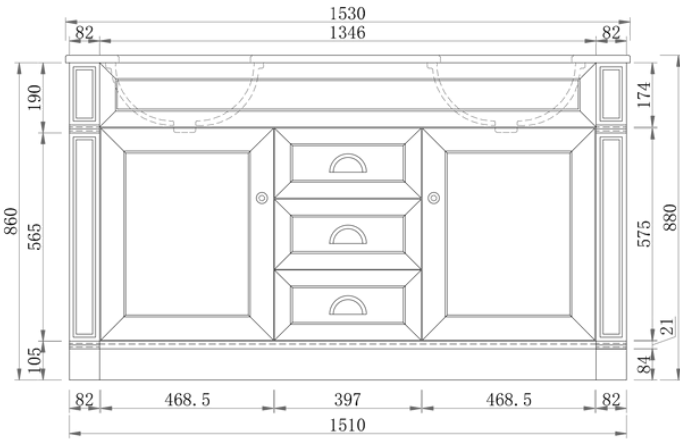

Wainscott

Wainscott 1500 Double - 2024

Cabinet Size: 1510mm (L) X 550mm (D) X 860mm (H)
Top Size: 1530mm (L) X 563mm (D) X 20mm (H)
Type: Freestanding
Basin: Oval Under-mount Ceramic Basin

Tap Hole: Client to nominate

Front Elevation