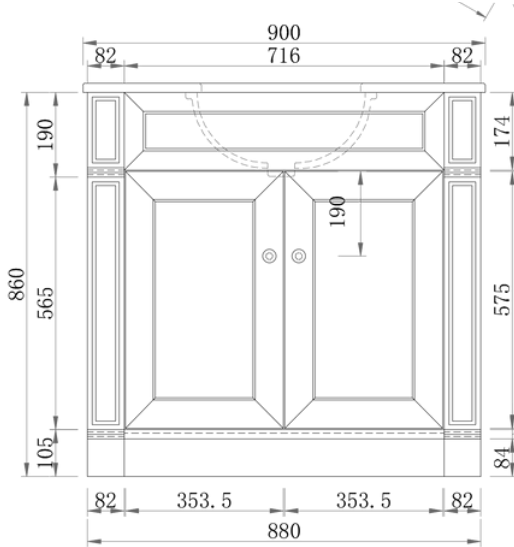

Wainscott 900 | Single Basin

900 Length x 563 Depth

Wainscott 1500 | Double Basin

1530 Length x 563 Depth

Please Note!
2024 Collection varies from previous models. The New Collection has a standard depth of 560.

Wainscott

Wainscott 900 Single - 2024

Cabinet Size: 880mm (L) X 550mm (D) X 860mm (H)
 Top Size: 900mm (L) X 563mm (D) X 20mm (H)
 Type: Freestanding
 Basin: Oval Under-mount Ceramic Basin

Tap Hole: Client to nominate

vanitybydesign.com.au

vanitybydesign_

TEL: 07 3376 6055

241 Monier Road
 Darra, QLD, 4076

Wainscott

Wainscott 1500 Double - 2024

Cabinet Size: 1510mm (L) X 550mm (D) X 860mm (H)
 Top Size: 1530mm (L) X 563mm (D) X 20mm (H)
 Type: Freestanding
 Basin: Oval Under-mount Ceramic Basin