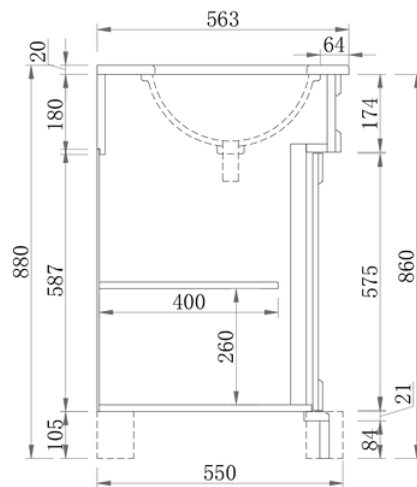

Wainscott

Wainscott 900 Single - 2024

Cabinet Size: 880mm (L) X 550mm (D) X 860mm (H)
Top Size: 900mm (L) X 563mm (D) X 20mm (H)
Type: Freestanding
Basin: Oval Under-mount Ceramic Basin

Tap Hole: Client to nominate

Notes:

- Wastes and faucets are not included.
- Vanity unit must be installed by a qualified tradesmen - Failure to do so will void the warranty.
- Plumbing fixtures must be installed by a qualified plumber - Failure to do so will void the warranty.
- Warranty information: 5 years on cabinet & 12 months on top and basin(s).
- Caution boxes may be heavy and will require 2 people to lift.

vanitybydesign.com.au

vanitybydesign_

TEL: 07 3376 6055

241 Monier Road
Darra, QLD, 4076