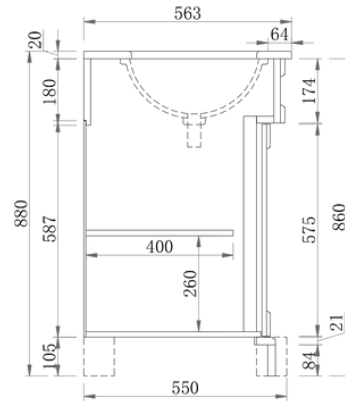

Wainscott

Wainscott 900 Single - 2024

Cabinet Size: 880mm (L) X 550mm (D) X 860mm (H)
 Top Size: 900mm (L) X 563mm (D) X 20mm (H)
 Type: Freestanding
 Basin: Oval Under-mount Ceramic Basin

Tap Hole: Client to nominate

vanitybydesign.com.au

vanitybydesign_

TEL: 07 3376 6055

241 Monier Road
 Darra, QLD, 4076

Wainscott

Wainscott 1500 Double - 2024

Cabinet Size: 1510mm (L) X 550mm (D) X 860mm (H)
 Top Size: 1530mm (L) X 563mm (D) X 20mm (H)
 Type: Freestanding
 Basin: Oval Under-mount Ceramic Basin

Tap Hole: Client to nominate

Front Elevation

Section Side

Top View

Section Top - Drawer Inserts

Notes:

- Wastes and faucets are not included.
- Vanity unit must be installed by a qualified tradesmen - Failure to do so will void the warranty.
- Plumbing fixtures must be installed by a qualified plumber - Failure to do so will void the warranty.
- Warranty information: 5 years on cabinet & 12 months on top and basin(s).
- Caution boxes may be heavy and will require 2 people to lift.

vanitybydesign.com.au

vanitybydesign_

TEL: 07 3376 6055

241 Monier Road
 Darra, QLD, 4076

Rubie

Rubie 460

Overall Size: 460mm (L) X 255mm (D) X 600mm (H)

Type: Wall-Hung