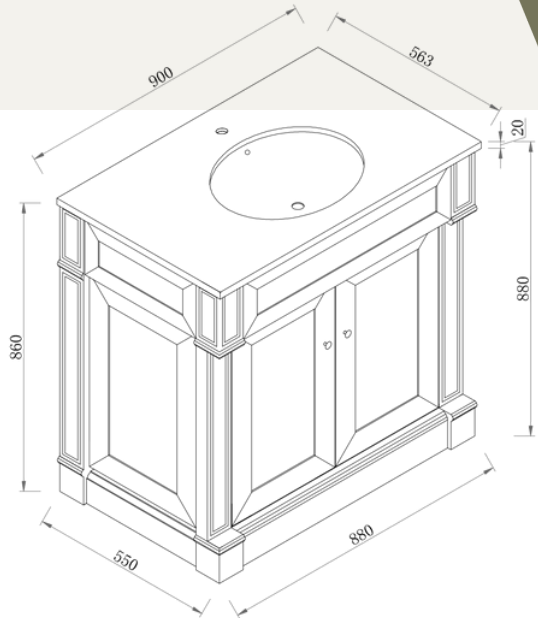

Wainscott 900 | Single Basin

900 Length x 563 Depth

Wainscott 1500 | Double Basin

1530 Length x 563 Depth

Please Note!
2024 Collection varies from previous models. The New Collection has a standard depth of 560.

Wainscott

Wainscott 900 Single - 2024

Cabinet Size: 880mm (L) X 550mm (D) X 860mm (H)
 Top Size: 900mm (L) X 563mm (D) X 20mm (H)
 Type: Freestanding
 Basin: Oval Under-mount Ceramic Basin

Tap Hole: Client to nominate

vanitybydesign.com.au

vanitybydesign_

TEL: 07 3376 6055

241 Monier Road
 Darra, QLD, 4076

Wainscott

Wainscott 1500 Double - 2024

Cabinet Size: 1510mm (L) X 550mm (D) X 860mm (H)
 Top Size: 1530mm (L) X 563mm (D) X 20mm (H)
 Type: Freestanding
 Basin: Oval Under-mount Ceramic Basin