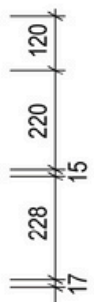

Front Elevation

Section

Notes:

- Wastes and faucets are not included.
- Vanity unit must be installed by a qualified tradesmen - Failure to do so will void the warranty.
- Plumbing fixtures must be installed by a qualified plumber - Failure to do so will void the warranty.
- Warranty information: 5 years on cabinet & 12 months on top and basin(s).
- Caution boxes may be heavy and will require 2 people to lift.

vanitybydesign.com.au

[vanitybydesign_](https://www.instagram.com/vanitybydesign_)

TEL: 07 [3376 6055](tel:33766055)

241 Monier Road
Darra, QLD, 4076