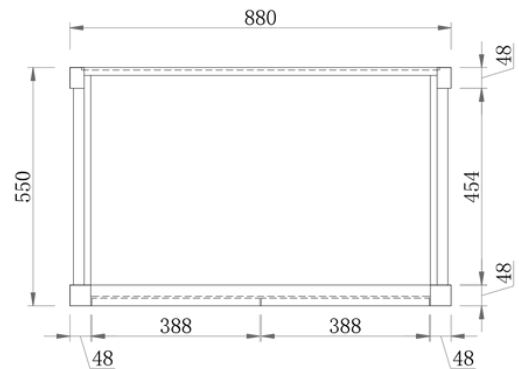

Section Top - Cupboard

Notes:

- Wastes and faucets are not included.
- Vanity unit must be installed by a qualified tradesmen - Failure to do so will void the warranty.
- Plumbing fixtures must be installed by a qualified plumber - Failure to do so will void the warranty.
- Warranty information: 5 years on cabinet & 12 months on top and basin(s).
- Caution boxes may be heavy and will require 2 people to lift.

vanitybydesign.com.au

vanitybydesign_

TEL: 07 3376 6055

241 Monier Road
Darra, QLD, 4076