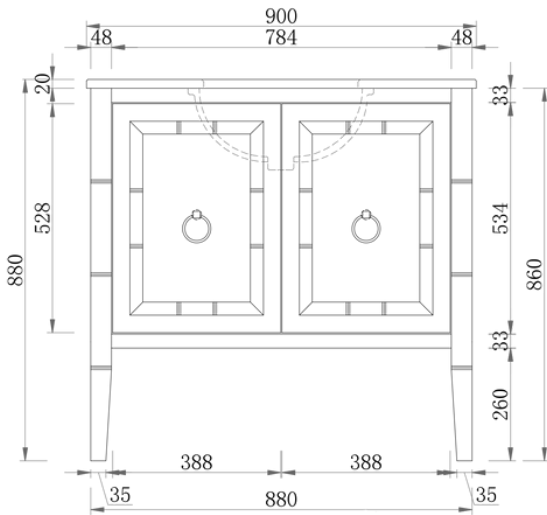

Clea

Chantel 900 Single - 2024

Cabinet Size: 880mm (L) X 550mm (D) X 860mm (H)

Top Size: 900mm (L) X 563mm (D) X 20mm (H)

Type: Freestanding

Basin: Oval Under-mount Ceramic Basin

Splash-back: Optional

Tap Hole: Client to nominate

Front Elevation