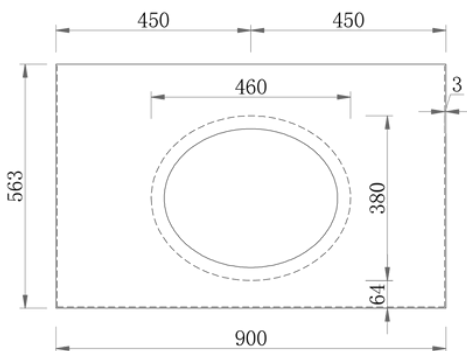

Clea

Chantel 900 Single - 2024

Cabinet Size: 880mm (L) X 550mm (D) X 860mm (H)

Top Size: 900mm (L) X 563mm (D) X 20mm (H)

Type: Freestanding

Basin: Oval Under-mount Ceramic Basin

Splash-back: Optional

Tap Hole: Client to nominate

Top View

Notes:

- Wastes and faucets are not included.
- Vanity unit must be installed by a qualified tradesmen - Failure to do so will void the warranty.
- Plumbing fixtures must be installed by a qualified plumber - Failure to do so will void the warranty.
- Warranty information: 5 years on cabinet & 12 months on top and basin(s).
- Caution boxes may be heavy and will require 2 people to lift.

vanitybydesign.com.au

vanitybydesign_

TEL: 07 3376 6055

241 Monier Road
Darra, QLD, 4076