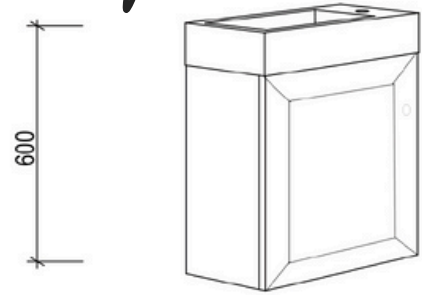

Rubie

Rubie 460

Overall Size: 460mm (L) X 255mm (D) X 600mm (H)

Type: Wall-Hung

Custom Paint options

*Only Suitable for Mixer Tap

Section Top