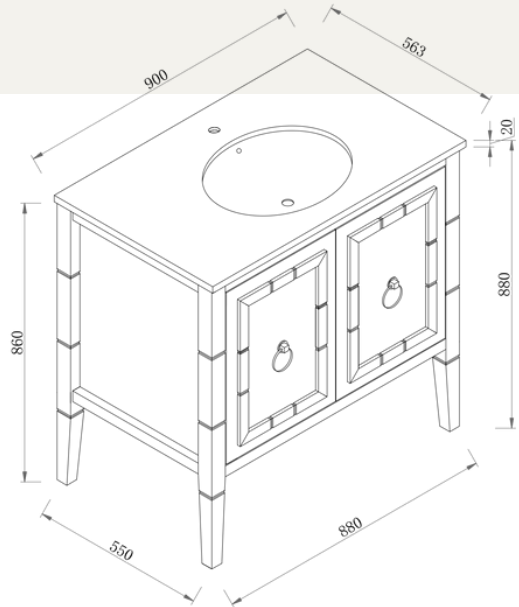

Clea

Chantel 900 Single - 2024

Cabinet Size: 880mm (L) X 550mm (D) X 860mm (H)

Top Size: 900mm (L) X 563mm (D) X 20mm (H)

Type: Freestanding

Basin: Oval Under-mount Ceramic Basin

Splash-back: Optional

Tap Hole: Client to nominate

Front Elevation