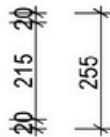

Section Top