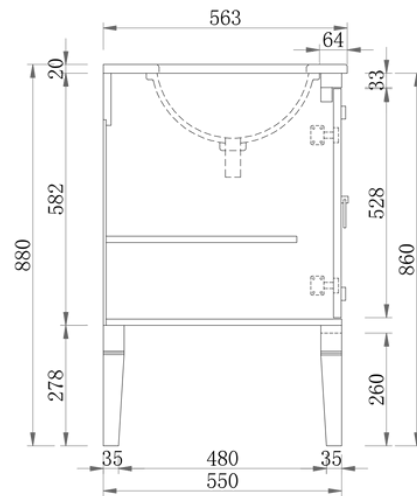

Section Side