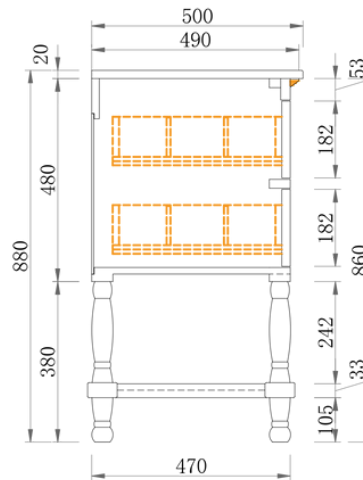

Maison 900 | Single Basin

900 Length x 500 Depth

Maison 1500 | Double Basin

1500 Length x 500 Depth

Maison

Maison 900 Single - 2024

Cabinet Size: 880mm (L) X 490mm (D) X 500mm (H)

Top Size: 900mm (L) X 500mm (D) X 20mm (H)

Type: Free-Standing

Basin: Oval Under-mount Ceramic Basin

Tap Hole: Client to nominate

Front Elevation

Section Side

Top View

Section Top - Drawer Inserts

Notes:

vanitybydesign.com.au

vanitybydesign_

TEL: 07 3376 6055

241 Monier Road
Darra, QLD, 4076

Maison

Maison 1500 Double - 2024

Cabinet Size: 1480mm (L) X 490mm (D) X 500mm (H)
 Top Size: 1500mm (L) X 500mm (D) X 20mm (H)
 Type: Free-Standing
 Basin: Oval Under-mount Ceramic Basins
 Tap Hole: Client to nominate

vanitybydesign.com.au

vanitybydesign_

TEL: 07 3376 6055

241 Monier Road
 Darra, QLD, 4076

Rubie

Rubie 460

Overall Size: 460mm (L) X 255mm (D) X 600mm (H)

Type: Wall-Hung