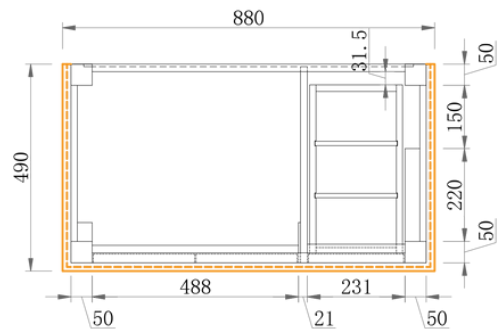

Maison 900 | Single Basin

900 Length x 500 Depth

Maison 1500 | Double Basin

1500 Length x 500 Depth

Maison

Maison 900 Single - 2024

Cabinet Size: 880mm (L) X 490mm (D) X 500mm (H)

Top Size: 900mm (L) X 500mm (D) X 20mm (H)

Type: Free-Standing

Basin: Oval Under-mount Ceramic Basin

Tap Hole: Client to nominate

Front Elevation

Section Side

Top View

Section Top - Drawer Inserts

Notes:

vanitybydesign.com.au

vanitybydesign_

TEL: 07 3376 6055

241 Monier Road
Darra, QLD, 4076

Maison

Maison 1500 Double - 2024

Cabinet Size: 1480mm (L) X 490mm (D) X 500mm (H)
 Top Size: 1500mm (L) X 500mm (D) X 20mm (H)
 Type: Free-Standing
 Basin: Oval Under-mount Ceramic Basins
 Tap Hole: Client to nominate

vanitybydesign.com.au

vanitybydesign_

TEL: 07 3376 6055

241 Monier Road
 Darra, QLD, 4076

Rubie

Rubie 460

Overall Size: 460mm (L) X 255mm (D) X 600mm (H)

Type: Wall-Hung