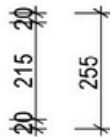

Notes:

- Wastes and faucets are not included.
- Vanity unit must be installed by a qualified tradesmen - Failure to do so will void the warranty.
- Plumbing fixtures must be installed by a qualified plumber - Failure to do so will void the warranty.
- Warranty information: 5 years on cabinet & 12 months on top and basin(s).
- Caution boxes may be heavy and will require 2 people to lift.

vanitybydesign.com.au

[vanitybydesign_](https://www.instagram.com/vanitybydesign_)

TEL: 07 3376 6055

241 Monier Road
Darra, QLD, 4076