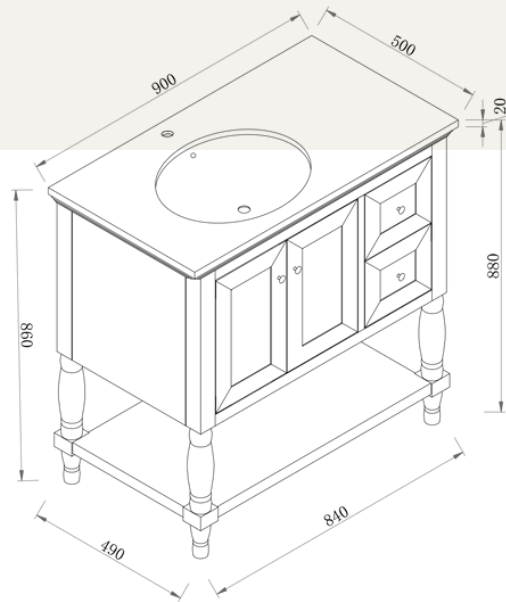

Maison 900 | Single Basin

900 Length x 500 Depth

Maison 1500 | Double Basin

1500 Length x 500 Depth

Maison

Maison 900 Single - 2024

Cabinet Size: 880mm (L) X 490mm (D) X 500mm (H)

Top Size: 900mm (L) X 500mm (D) X 20mm (H)

Type: Free-Standing

Basin: Oval Under-mount Ceramic Basin

Tap Hole: Client to nominate

Front Elevation

Section Side

Top View

Section Top - Drawer Inserts

Notes:

vanitybydesign.com.au

vanitybydesign_

TEL: 07 3376 6055

241 Monier Road
Darra, QLD, 4076

Maison

Maison 1500 Double - 2024

Cabinet Size: 1480mm (L) X 490mm (D) X 500mm (H)
 Top Size: 1500mm (L) X 500mm (D) X 20mm (H)
 Type: Free-Standing
 Basin: Oval Under-mount Ceramic Basins
 Tap Hole: Client to nominate