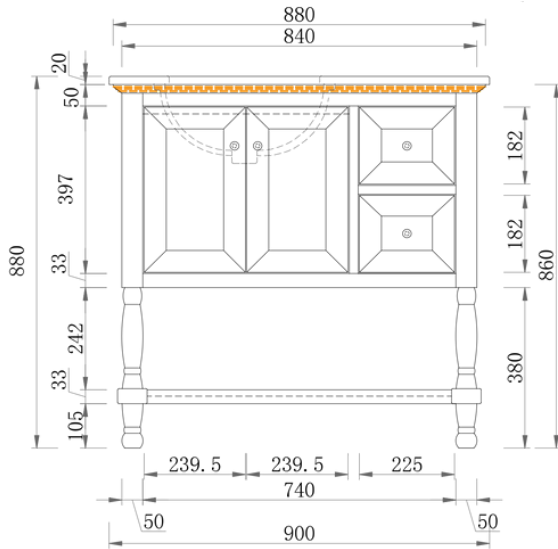

Maison 900 | Single Basin

900 Length x 500 Depth

Maison 1500 | Double Basin

1500 Length x 500 Depth

Maison

Maison 900 Single - 2024

Cabinet Size: 880mm (L) X 490mm (D) X 500mm (H)

Top Size: 900mm (L) X 500mm (D) X 20mm (H)

Type: Free-Standing

Basin: Oval Under-mount Ceramic Basin

Tap Hole: Client to nominate

Front Elevation

Section Side

Top View

Section Top - Drawer Inserts

Notes:

vanitybydesign.com.au

vanitybydesign_

TEL: 07 3376 6055

241 Monier Road
Darra, QLD, 4076

Maison

Maison 1500 Double - 2024

Cabinet Size: 1480mm (L) X 490mm (D) X 500mm (H)
 Top Size: 1500mm (L) X 500mm (D) X 20mm (H)
 Type: Free-Standing
 Basin: Oval Under-mount Ceramic Basins
 Tap Hole: Client to nominate