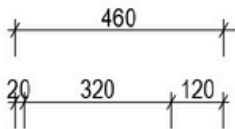

Notes:

- Wastes and faucets are not included.
- Vanity unit must be installed by a qualified tradesmen - Failure to do so will void the warranty.
- Plumbing fixtures must be installed by a qualified plumber - Failure to do so will void the warranty.
- Warranty information: 5 years on cabinet & 12 months on top and basin(s).
- Caution boxes may be heavy and will require 2 people to lift.

vanitybydesign.com.au

[vanitybydesign_](https://www.instagram.com/vanitybydesign_)

TEL: 07 3376 6055

241 Monier Road
Darra, QLD, 4076