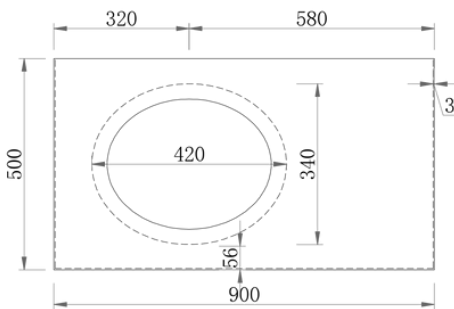

Maison 900 | Single Basin

900 Length x 500 Depth

Maison 1500 | Double Basin

1500 Length x 500 Depth

Maison

Maison 900 Single - 2024

Cabinet Size: 880mm (L) X 490mm (D) X 500mm (H)

Top Size: 900mm (L) X 500mm (D) X 20mm (H)

Type: Free-Standing

Basin: Oval Under-mount Ceramic Basin

Tap Hole: Client to nominate

Front Elevation

Section Side

Top View

Section Top - Drawer Inserts

Notes:

vanitybydesign.com.au

vanitybydesign_

TEL: 07 3376 6055

241 Monier Road
Darra, QLD, 4076

Maison

Maison 1500 Double - 2024

Cabinet Size: 1480mm (L) X 490mm (D) X 500mm (H)
 Top Size: 1500mm (L) X 500mm (D) X 20mm (H)
 Type: Free-Standing
 Basin: Oval Under-mount Ceramic Basins
 Tap Hole: Client to nominate

vanitybydesign.com.au

vanitybydesign_

TEL: 07 3376 6055

241 Monier Road
 Darra, QLD, 4076

Rubie

Rubie 460

Overall Size: 460mm (L) X 255mm (D) X 600mm (H)

Type: Wall-Hung