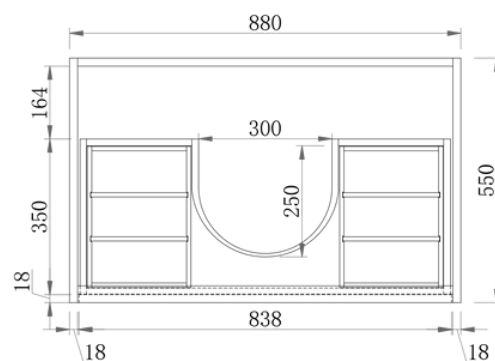

McQueen 900 | Single Basin

900 Length x 563 Depth x 880 Height

McQueen 1500 | Double Basin

1530 Length x 563 Depth x 880 Height

McQueen

McQueen 900 Single - 2024

Cabinet Size: 880mm (L) X 550mm (D) X 860mm (H)

Top Size: 900mm (L) X 563mm (D) X 20mm (H)

Type: Freestanding

Basin: Oval Under-mount Ceramic Basin

Splash-back: Optional

Tap Hole: Client to nominate

Front Elevation

Section Side

Top View

vanitybydesign.com.au

vanitybydesign_

TEL: 07 3376 6055

241 Monier Road
Darra, QLD, 4076

McQueen

McQueen 1500 Double - 2024

Cabinet Size: 1510mm (L) X 550mm (D) X 860mm (H)

Top Size: 1530mm (L) X 563mm (D) X 20mm (H)

vanitybydesign.com.au

vanitybydesign_

TEL: 07 3376 6055

241 Monier Road
Darra, QLD, 4076

Chelsea

Chelsea 460

Overall Size: 460mm (L) X 255mm (D) X 600mm (H)

Type: Wall-Hung