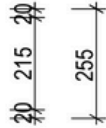

Chelsea

Chelsea 460

Overall Size: 460mm (L) X 255mm (D) X 600mm (H)

Type: Wall-Hung

*Only Suitable for Mixer Tap

Finish: Natural & Japan Black | Custom Paint options