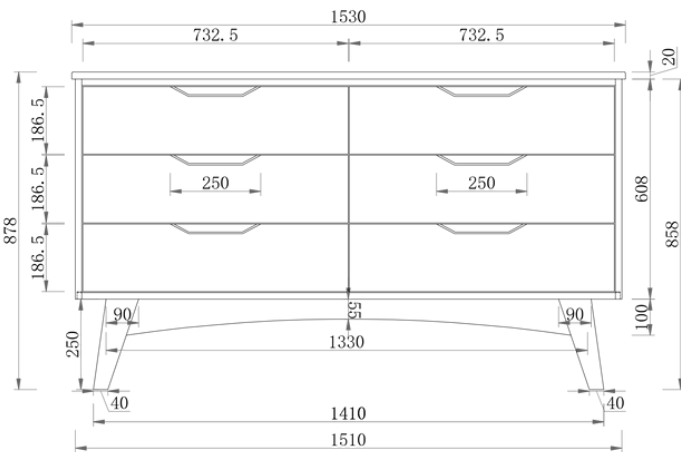

McQueen

McQueen 1500 Double - 2024

Cabinet Size: 1510mm (L) X 550mm (D) X 860mm (H)

Top Size: 1530mm (L) X 563mm (D) X 20mm (H)

Type: Freestanding

Basin: Oval Under-mount Ceramic Basin

Splash-back: Optional

Tap Hole: Client to nominate

Front Elevation