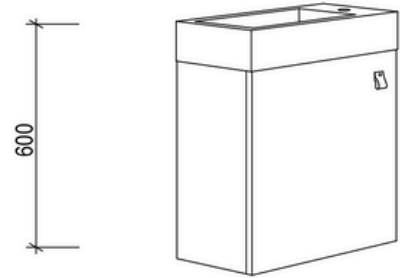

Chelsea

Chelsea 460

Overall Size: 460mm (L) X 255mm (D) X 600mm (H)

Type: Wall-Hung

*Only Suitable for Mixer Tap

Finish: Natural & Japan Black | Custom Paint options

Section Top