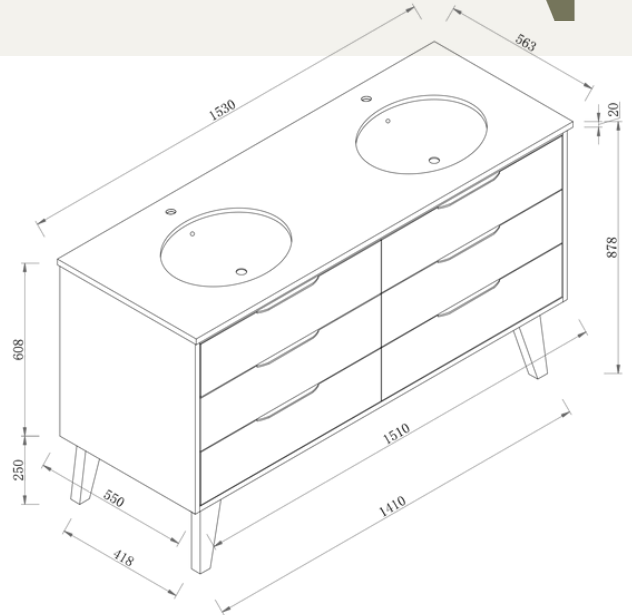

Top Size: 900mm (L) X 563mm (D) X 20mm (H)

Type: Freestanding

Basin: Oval Under-mount Ceramic Basin

Splash-back: Optional

Tap Hole: Client to nominate

Front Elevation

Section Side

Top View

Type: Freestanding

Basin: Oval Under-mount Ceramic Basin

Splash-back: Optional

Tap Hole: Client to nominate

Front Elevation

Section Side

Top View

Section Top - Drawer Inserts