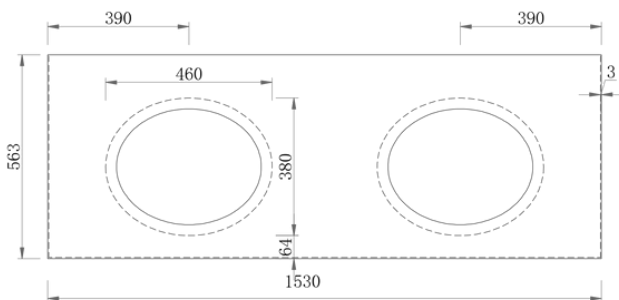

Top Size: 900mm (L) X 563mm (D) X 20mm (H)

Type: Freestanding

Basin: Oval Under-mount Ceramic Basin

Splash-back: Optional

Tap Hole: Client to nominate

Front Elevation

Section Side

Top View

vanitybydesign.com.au

vanitybydesign_

TEL: 07 3376 6055

241 Monier Road
Darra, QLD, 4076

McQueen

McQueen 1500 Double - 2024

Cabinet Size: 1510mm (L) X 550mm (D) X 860mm (H)

Top Size: 1530mm (L) X 563mm (D) X 20mm (H)

Type: Freestanding

Basin: Oval Under-mount Ceramic Basin

Splash-back: Optional

Tap Hole: Client to nominate

Front Elevation

Section Side

Top View

Section Top - Drawer Inserts

vanitybydesign.com.au

vanitybydesign_

TEL: 07 3376 6055

241 Monier Road
Darra, QLD, 4076

Chelsea

Chelsea 460

Overall Size: 460mm (L) X 255mm (D) X 600mm (H)

Type: Wall-Hung