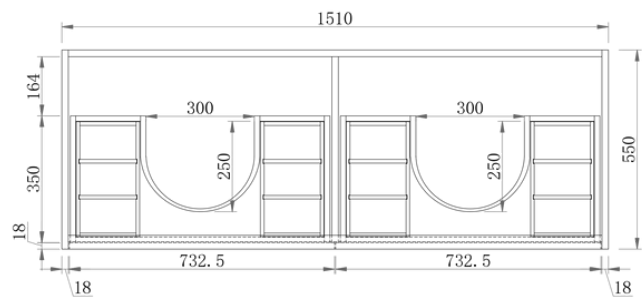

Top Size: 900mm (L) X 563mm (D) X 20mm (H)

Type: Freestanding

Basin: Oval Under-mount Ceramic Basin

Splash-back: Optional

Tap Hole: Client to nominate

Front Elevation

Section Side

Top View

vanitybydesign.com.au

vanitybydesign_

TEL: 07 3376 6055

241 Monier Road
Darra, QLD, 4076

McQueen

McQueen 1500 Double - 2024

Cabinet Size: 1510mm (L) X 550mm (D) X 860mm (H)

Top Size: 1530mm (L) X 563mm (D) X 20mm (H)

Type: Freestanding

Basin: Oval Under-mount Ceramic Basin

Splash-back: Optional

Tap Hole: Client to nominate

Front Elevation

Section Side

Top View

Section Top - Drawer Inserts

vanitybydesign.com.au

vanitybydesign_

TEL: 07 3376 6055

241 Monier Road
Darra, QLD, 4076

Chelsea

Chelsea 460

Overall Size: 460mm (L) X 255mm (D) X 600mm (H)

Type: Wall-Hung