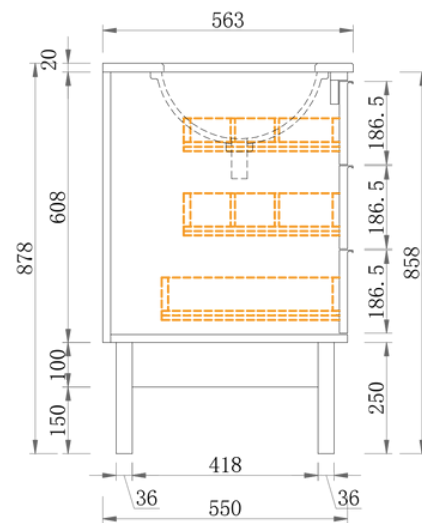

McQueen 900 | Single Basin

900 Length x 563 Depth x 880 Height

McQueen 1500 | Double Basin

1530 Length x 563 Depth x 880 Height

McQueen

McQueen 900 Single - 2024

Cabinet Size: 880mm (L) X 550mm (D) X 860mm (H)

Top Size: 900mm (L) X 563mm (D) X 20mm (H)

Type: Freestanding

Basin: Oval Under-mount Ceramic Basin

Splash-back: Optional

Tap Hole: Client to nominate

Front Elevation

Section Side

Top View

vanitybydesign.com.au

vanitybydesign_

TEL: 07 3376 6055

241 Monier Road
Darra, QLD, 4076

McQueen

McQueen 1500 Double - 2024

Cabinet Size: 1510mm (L) X 550mm (D) X 860mm (H)

Top Size: 1530mm (L) X 563mm (D) X 20mm (H)

vanitybydesign.com.au

vanitybydesign_

TEL: 07 3376 6055

241 Monier Road
Darra, QLD, 4076

Chelsea

Chelsea 460

Overall Size: 460mm (L) X 255mm (D) X 600mm (H)

Type: Wall-Hung