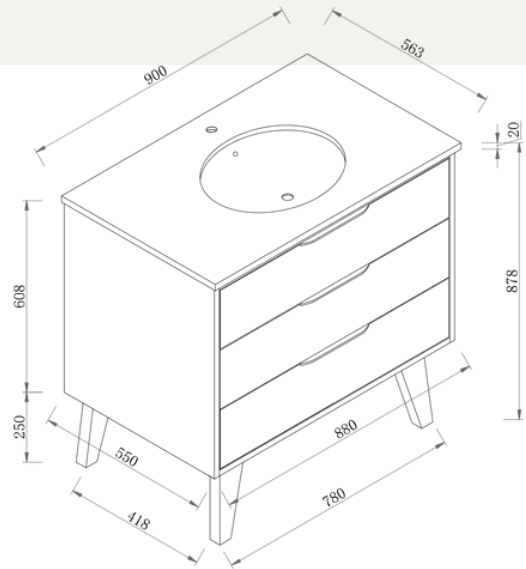

McQueen 900 | Single Basin

900 Length x 563 Depth x 880 Height

McQueen 1500 | Double Basin

1530 Length x 563 Depth x 880 Height

McQueen

McQueen 900 Single - 2024

Cabinet Size: 880mm (L) X 550mm (D) X 860mm (H)

Top Size: 900mm (L) X 563mm (D) X 20mm (H)

Type: Freestanding

Basin: Oval Under-mount Ceramic Basin

Splash-back: Optional

Tap Hole: Client to nominate

Front Elevation

Section Side

Top View