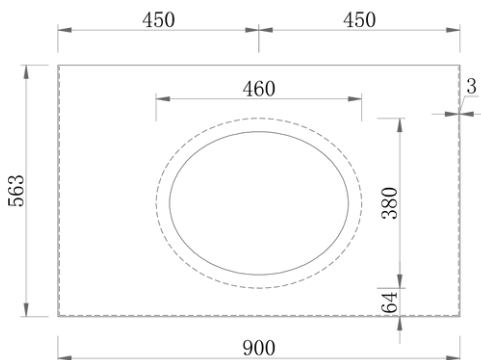

McQueen 900 | Single Basin

900 Length x 563 Depth x 880 Height

McQueen 1500 | Double Basin

1530 Length x 563 Depth x 880 Height

McQueen

McQueen 900 Single - 2024

Cabinet Size: 880mm (L) X 550mm (D) X 860mm (H)

Top Size: 900mm (L) X 563mm (D) X 20mm (H)

Type: Freestanding

Basin: Oval Under-mount Ceramic Basin

Splash-back: Optional

Tap Hole: Client to nominate

Front Elevation

Section Side

Top View

vanitybydesign.com.au

vanitybydesign_

TEL: 07 3376 6055

241 Monier Road
Darra, QLD, 4076

McQueen

McQueen 1500 Double - 2024

Cabinet Size: 1510mm (L) X 550mm (D) X 860mm (H)

Top Size: 1530mm (L) X 563mm (D) X 20mm (H)

vanitybydesign.com.au

vanitybydesign_

TEL: 07 3376 6055

241 Monier Road
Darra, QLD, 4076

Chelsea

Chelsea 460

Overall Size: 460mm (L) X 255mm (D) X 600mm (H)

Type: Wall-Hung