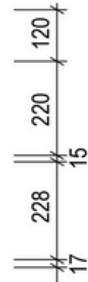

Front Elevation

Section

Notes:

- Wastes and faucets are not included.
- Vanity unit must be installed by a qualified tradesmen - Failure to do so will void the warranty.
- Plumbing fixtures must be installed by a qualified plumber - Failure to do so will void the warranty.
- Warranty information: 5 years on cabinet & 12 months on top and basin(s).
- Caution boxes may be heavy and will require 2 people to lift.