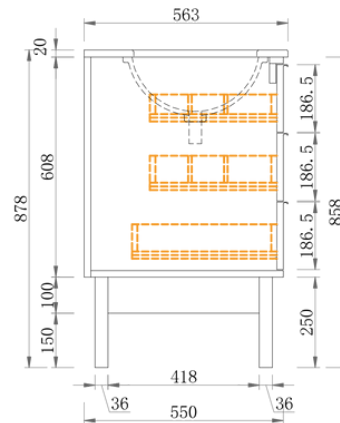

McQueen 900 | Single Basin

900 Length x 563 Depth x 880 Height

McQueen 1500 | Double Basin

1530 Length x 563 Depth x 880 Height

McQueen

McQueen 900 Single - 2024

Cabinet Size: 880mm (L) X 550mm (D) X 860mm (H)

Top Size: 900mm (L) X 563mm (D) X 20mm (H)

Type: Freestanding

Basin: Oval Under-mount Ceramic Basin

Splash-back: Optional

Tap Hole: Client to nominate

Front Elevation

Section Side

Top View

Type: Freestanding

Basin: Oval Under-mount Ceramic Basin

Splash-back: Optional

Tap Hole: Client to nominate

Front Elevation

Section Side

Top View

Section Top - Drawer Inserts

vanitybydesign.com.au

vanitybydesign_

TEL: 07 3376 6055

241 Monier Road
Darra, QLD, 4076

Chelsea

Chelsea 460

Overall Size: 460mm (L) X 255mm (D) X 600mm (H)

Type: Wall-Hung