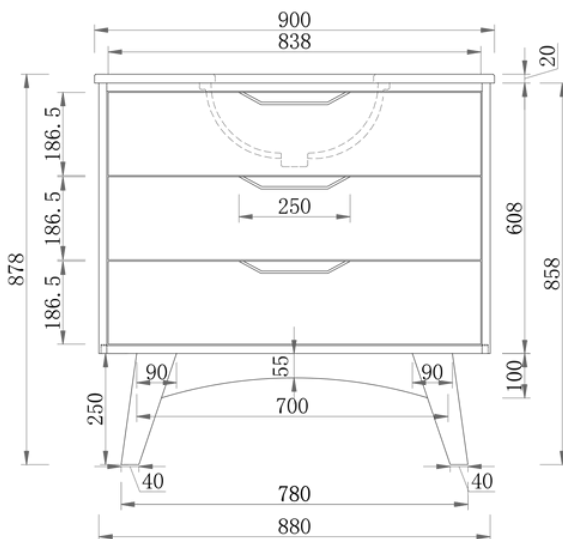

McQueen 900 | Single Basin

900 Length x 563 Depth x 880 Height

McQueen 1500 | Double Basin

1530 Length x 563 Depth x 880 Height

McQueen

McQueen 900 Single - 2024

Cabinet Size: 880mm (L) X 550mm (D) X 860mm (H)

Top Size: 900mm (L) X 563mm (D) X 20mm (H)

Type: Freestanding

Basin: Oval Under-mount Ceramic Basin

Splash-back: Optional

Tap Hole: Client to nominate

Front Elevation

Section Side

Top View

vanitybydesign.com.au

vanitybydesign_

TEL: 07 3376 6055

241 Monier Road
Darra, QLD, 4076

McQueen

McQueen 1500 Double - 2024

Cabinet Size: 1510mm (L) X 550mm (D) X 860mm (H)

Top Size: 1530mm (L) X 563mm (D) X 20mm (H)

vanitybydesign.com.au

vanitybydesign_

TEL: 07 3376 6055

241 Monier Road
Darra, QLD, 4076

Chelsea

Chelsea 460

Overall Size: 460mm (L) X 255mm (D) X 600mm (H)

Type: Wall-Hung