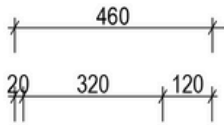

Chelsea

Chelsea 460

Overall Size: 460mm (L) X 255mm (D) X 600mm (H)

Type: Wall-Hung

*Only Suitable for Mixer Tap

Finish: Natural & Japan Black | Custom Paint options

Section Top